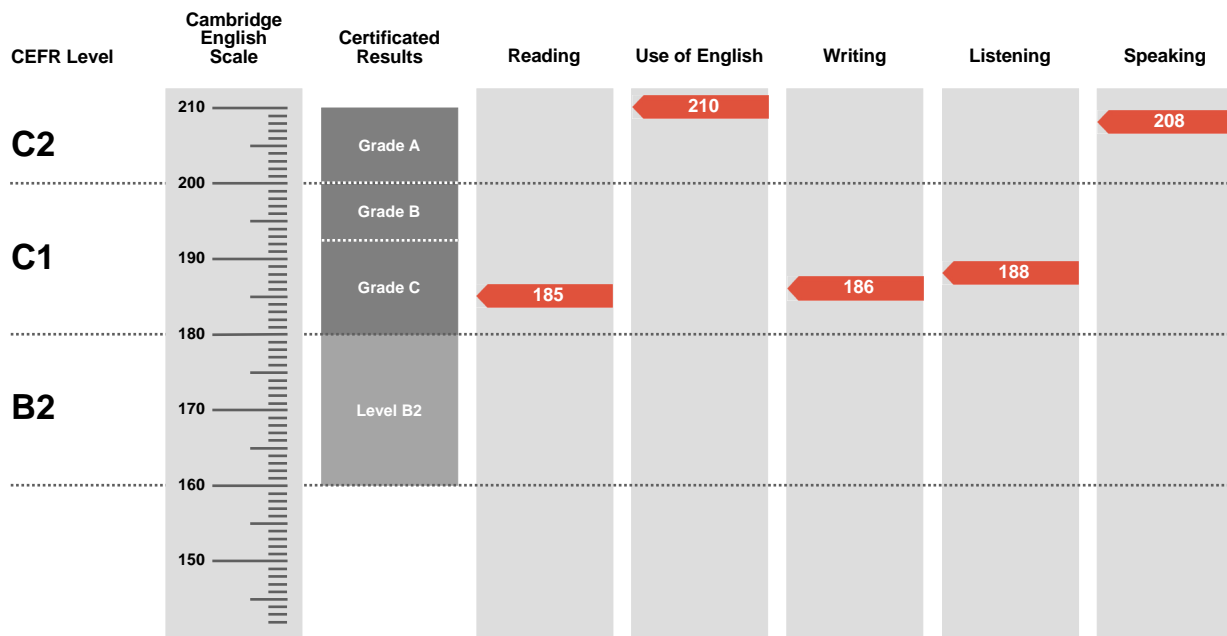

Result

Pass at Grade B

Overall Score

195

CEFR Level

C1

Advanced is an examination targeted at Level C1 in the Council of Europe's Common European Framework of Reference.

Candidates achieving Grade A (between 200 and 210 on the Cambridge English Scale) receive a certificate stating that they have demonstrated ability at Level C2. Candidates achieving Grade B or Grade C (between 180 and 199 on the Cambridge English Scale) receive a certificate at Level C1.

Candidates whose performance is below Level C1, but falls within Level B2 (between 160 and 179 on the Cambridge English Scale), receive a certificate stating that they have demonstrated ability at Level B2.